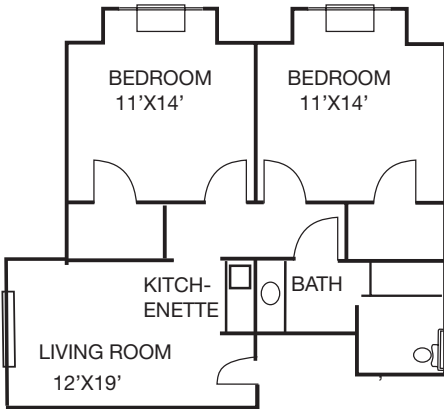

Floorplans

Arbor Ridge at Kernersville

Cypress
800 SQ. FT.

Maple
600 SQ. FT.

Magnolia
475 SQ. FT.

Dogwood
475 SQ. FT.