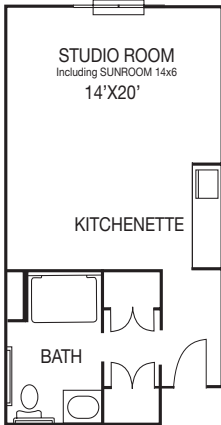

Floorplans

Arbor Ridge at Kernersville

Cypress
800 SQ. FT.

Maple
600 SQ. FT.

Magnolia
475 SQ. FT.

Dogwood
475 SQ. FT.