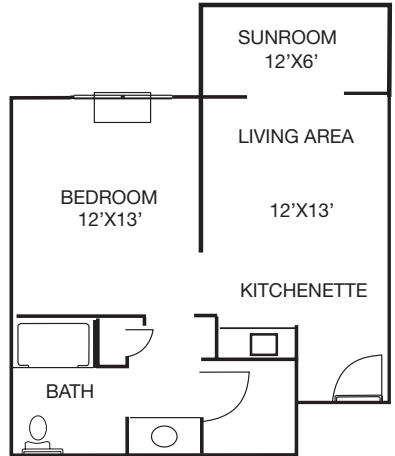

Floorplans

Arbor Ridge at Kernersville

Cypress
800 SQ. FT.

Maple
600 SQ. FT.

Magnolia
475 SQ. FT.

Dogwood
475 SQ. FT.