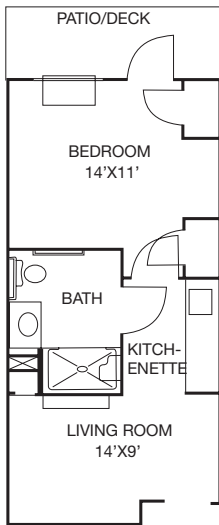

## Arbor Ridge at Eden

*Morehead Suite*  
780 SQ. FT.

*Carolinian*  
550 SQ. FT.

*Heritage*  
425 SQ. FT.

*Eden Studio*  
380 SQ. FT.