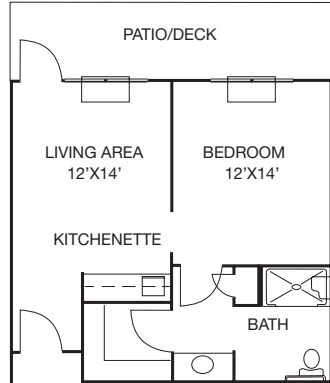

# Floorplans

## Arbor Ridge at Eden

*Morehead Suite*  
780 SQ. FT.

*Carolinian*  
550 SQ. FT.

*Heritage*  
425 SQ. FT.

*Eden Studio*  
380 SQ. FT.