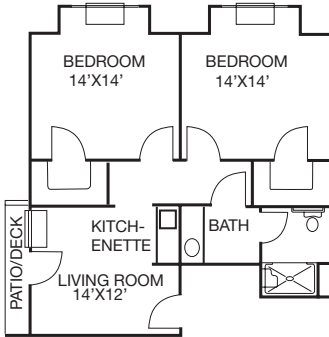

# Floorplans

## Arbor Ridge at Eden

*Morehead Suite*  
780 SQ. FT.

*Carolinian*  
550 SQ. FT.

*Heritage*  
425 SQ. FT.

*Eden Studio*  
380 SQ. FT.